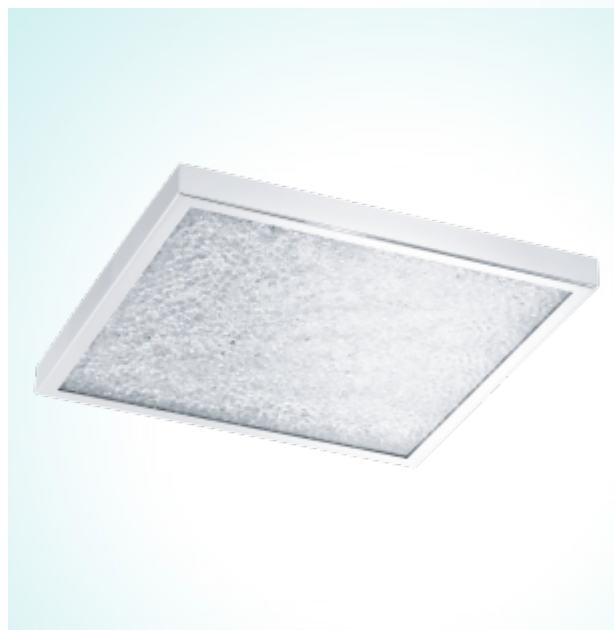

92782 CARDITO

General Information

Article:	92782
Lighting Type:	ceiling luminaire
Collection:	Avantgarde
EAN Code:	9002759927820

Dimensions

Depth:	470 mm
Width:	470 mm
Height:	85 mm
Weight:	8.351 kg

Illuminant

Socket:	LED
Illuminant:	LED
Delivery:	incl.
Wattage:	32W
Luminous Flux:	2670 lm
Luminous Colour:	3000K warm white
Average Lifetime:	25,000 h
Energy Efficiency:	A++ - A

Secondary Illuminant

Socket:	LED
Illuminant:	LED-RGB
Delivery:	incl.
Wattage:	4x 3W
Luminous Flux:	2670 lm
Average Lifetime:	25,000 h
Energy Efficiency:	A++ - A

Material & Colour

Enclosure Material:	steel
Enclosure Colour:	chrome
Glass / Shade Material:	glass, crystal
Glass / Shade Colour:	clear

Functionality

Battery:	incl.
Battery Type:	1 x CR2025
Colour-Changing:	yes

Technical Information

Protection Rating:	IP20
Protection Class:	2
Line Voltage:	220-240V,50/60Hz
Operation Voltage:	2V

LED