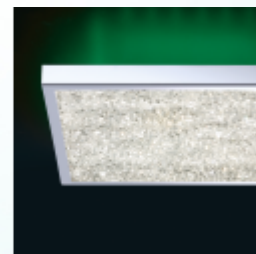

92782 CARDITO

General Information

Article:	92782
Lighting Type:	ceiling luminaire
Collection:	Avantgarde
EAN Code:	9002759927820

Dimensions

Depth:	470 mm
Width:	470 mm
Height:	85 mm
Weight:	8.351 kg

Illuminant

Socket:	LED
Illuminant:	LED
Delivery:	incl.
Wattage:	32W
Luminous Flux:	2670 lm
Luminous Colour:	3000K warm white
Average Lifetime:	25,000 h
Energy Efficiency:	A++ - A

Secondary Illuminant

Socket:	LED
Illuminant:	LED-RGB
Delivery:	incl.
Wattage:	4x 3W
Luminous Flux:	2670 lm
Average Lifetime:	25,000 h
Energy Efficiency:	A++ - A

Material & Colour

Enclosure Material:	steel
Enclosure Colour:	chrome
Glass / Shade Material:	glass, crystal
Glass / Shade Colour:	clear

Functionality

Battery:	incl.
Battery Type:	1 x CR2025
Colour-Changing:	yes

Technical Information

Protection Rating:	IP20
Protection Class:	2
Line Voltage:	220-240V,50/60Hz
Operation Voltage:	2V

LED