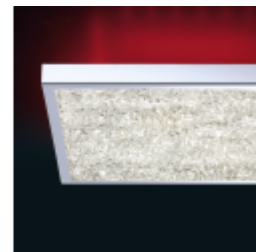

92782 CARDITO

General Information

Article:	92782
Lighting Type:	ceiling luminaire
Collection:	Avantgarde
EAN Code:	9002759927820

Dimensions

Depth:	470 mm
Width:	470 mm
Height:	85 mm
Weight:	8.351 kg

Illuminant

Socket:	LED
Illuminant:	LED
Delivery:	incl.
Wattage:	32W
Luminous Flux:	2670 lm
Luminous Colour:	3000K warm white
Average Lifetime:	25,000 h
Energy Efficiency:	A++ - A

Secondary Illuminant

Socket:	LED
Illuminant:	LED-RGB
Delivery:	incl.
Wattage:	4x 3W
Luminous Flux:	2670 lm
Average Lifetime:	25,000 h
Energy Efficiency:	A++ - A

Material & Colour

Enclosure Material:	steel
Enclosure Colour:	chrome
Glass / Shade Material:	glass, crystal
Glass / Shade Colour:	clear

Functionality

Battery:	incl.
Battery Type:	1 x CR2025
Colour-Changing:	yes

Technical Information

Protection Rating:	IP20
Protection Class:	2
Line Voltage:	220-240V,50/60Hz
Operation Voltage:	2V

LED